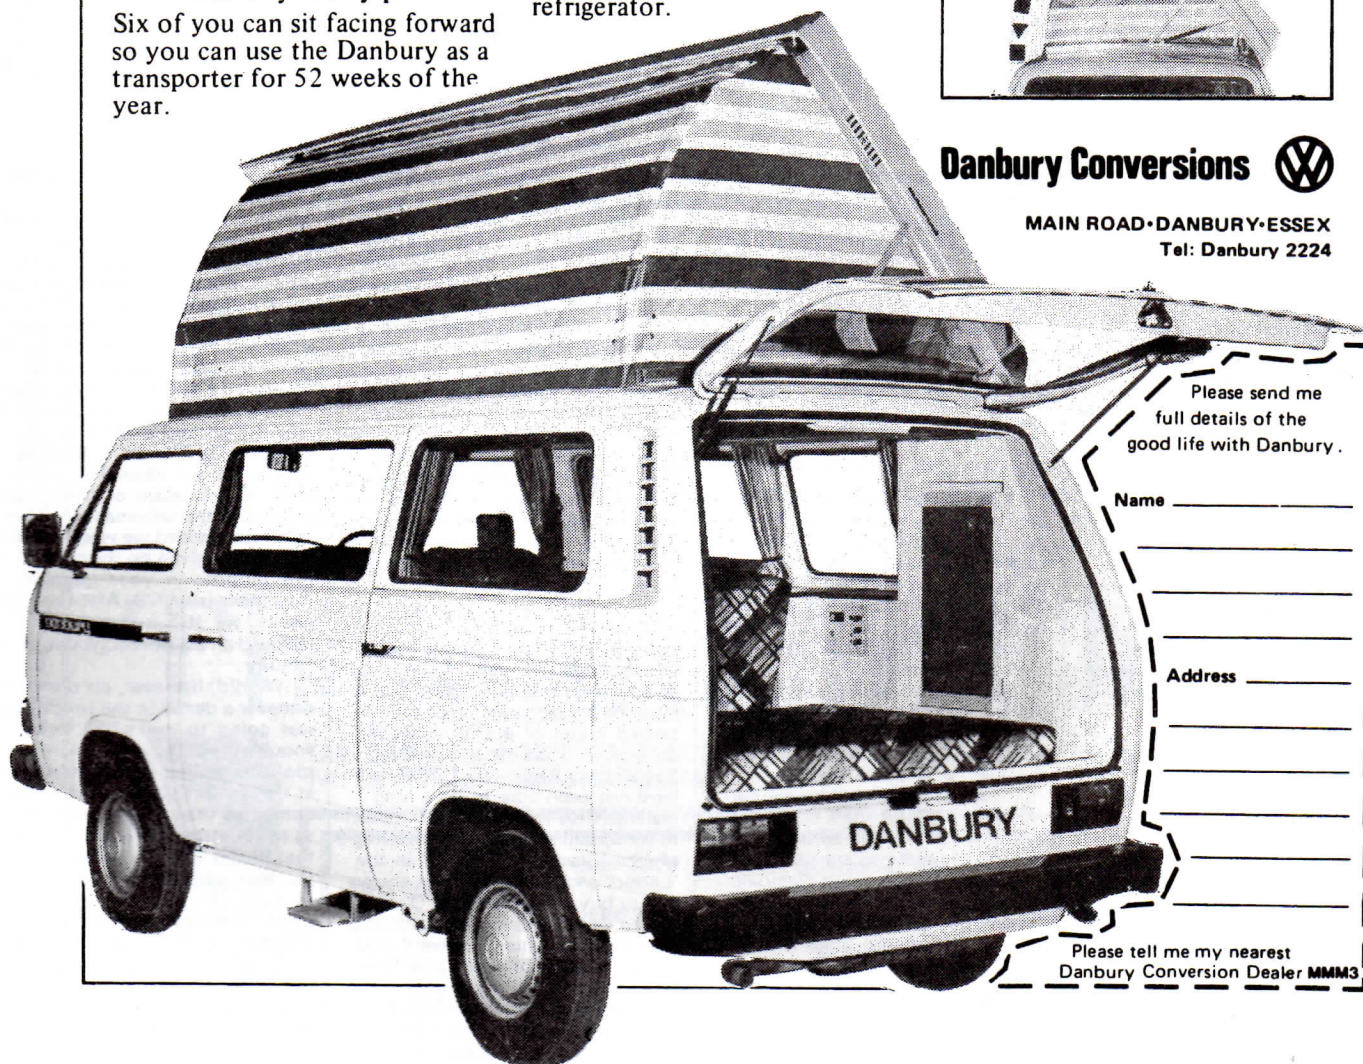

# The new Danbury. Now you're really living.

The new Volkswagen Transporter is quite a vehicle. Real car comfort plus ideal conversion chassis.

**Only the best will do.**  
Volkswagen have kept the best of the type 11 model and updated it by modern technology to take you into the '80's. Step inside and see.

**A luxury family pad.**  
Six of you can sit facing forward so you can use the Danbury as a transporter for 52 weeks of the year.

Once you arrive at your holiday spot you can set up home.

Mains inlet, charge and distribution unit and T.V. socket. Water containers and pump are handy, too.

At the end of the day there are no less than two full size double beds, foam filled for a restful night. One of the beds is in the roof.

## autorooF

Fully automatic, electric elevating roof.

**Danbury Conversions** 

MAIN ROAD • DANBURY • ESSEX  
Tel: Danbury 2224

Please send me full details of the good life with Danbury.

Name \_\_\_\_\_

Address \_\_\_\_\_