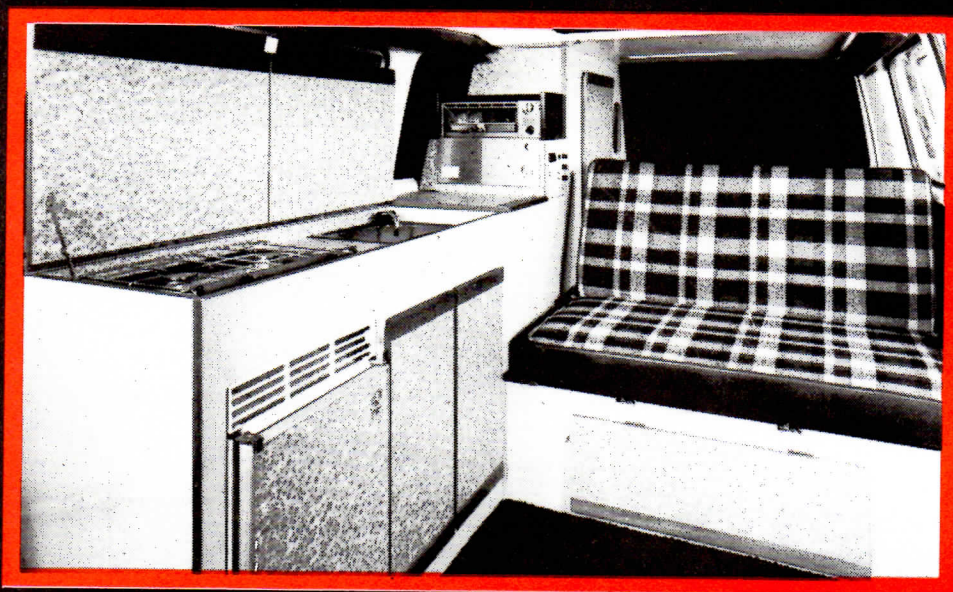

a sparkling new experience

 danbury
Diamond

style, flair, imagination, craftsmanship

Danbury proudly present their sparkling new Diamond. A new motor caravan experience built around the universally acclaimed Volkswagen leisure vehicle. Handling, road holding, ride, equipment, styling, aerodynamics, safety and comfort are the key features of the Volkswagen Danbury Diamond. In fact, it feels like, and drives like, a car.

More living space, more luxurious comfort.

A great deal has gone into creating the Danbury Diamond. The interior is tasteful, practical and hard wearing. Standard fittings include an 'eye-level' grill, an Electrolux refrigerator and the latest Italian cooker and sink, which are stove enamelled in subtle colours. These complement the attractive cabinets and wardrobe which are finished with hardwood edges - so they stay attractive.

More quality.

Seats have adjustable backrests and are strongly secured and include seat-belt anchorage points throughout. With the greatest of ease, a full size double bed can be made. To add to the final touch the flooring is covered with both a removable piled carpet and a practical wipe-clean vinyl covering. The Danbury Diamond plus Volkswagen engineering, is fully explained in our new 12 page full colour brochure.