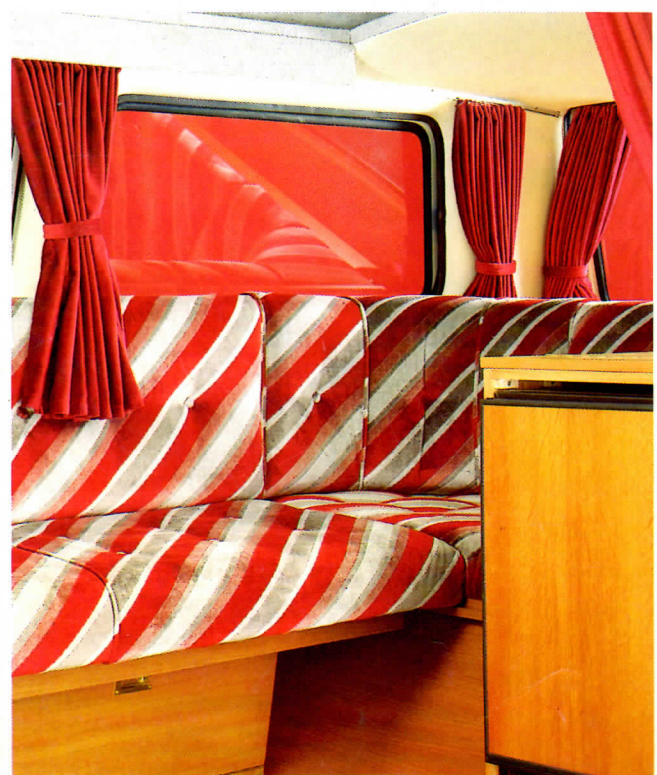

THE DANBURY LUXURY LOUNGER

HI-TOP ALSO AVAILABLE ON FAMILY ESTATE AND CORONET

The Danbury Luxury Lounger features a luxurious 'L' shaped settee which converts to a large double bed. Lush velvet curtains, and cocktail cabinet. The stainless steel 2 burner cooker with grill is situated in a slimline unit — by the sliding door so cooking can easily be managed from either inside or outside the vehicle — and folds away out of sight — when not in use. A neat RM122 Electrolux Fridge to chill your wine is located beneath the stainless steel sink/drain.